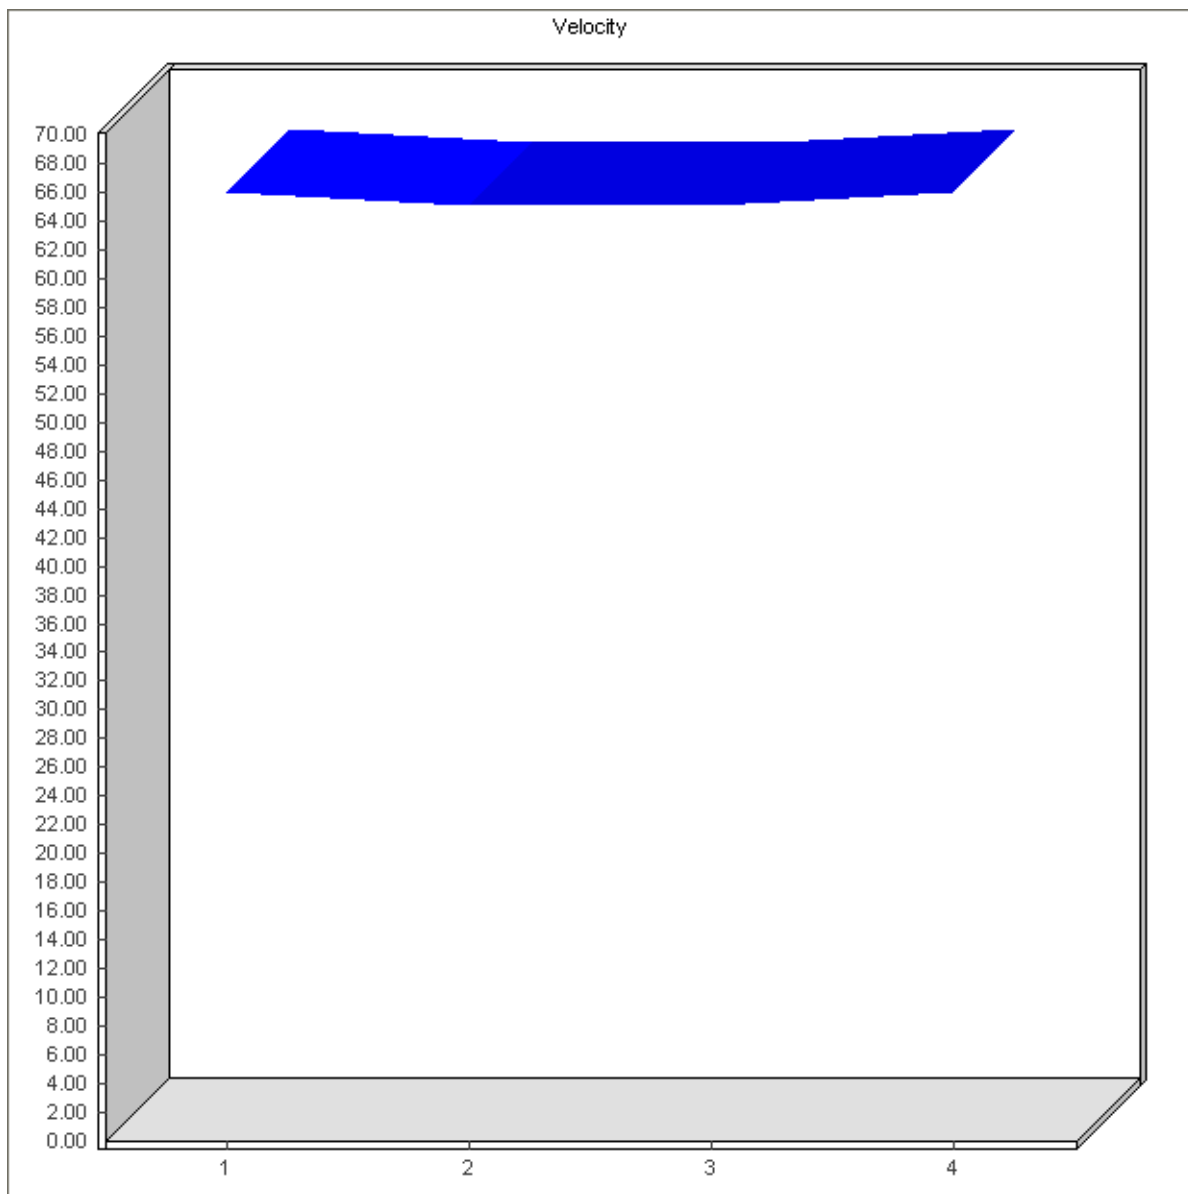

Pitcher: Michael Smith  
Session: 12/6/2007 4:09:22 PM  
Type: Whatever Name I Want

UP  UP

History Plot

7 <sup>3</sup>	8	9
4	5	6 <sup>2</sup>
1	2	3

<sup>4</sup> <sup>1</sup>  DOWN DOWN

Pitcher: Michael Smith  
Session: 12/6/2007 4:09:22 PM  
Type: Whatever Name I Want

Accuracy Plot

**Pitcher: Michael Smith**  
**Session: 12/6/2007 4:09:22 PM**  
**Type: Whatever Name I Want**

**Pitcher: Michael Smith**  
**Session: 12/6/2007 4:09:22 PM**  
**Type: Whatever Name I Want**